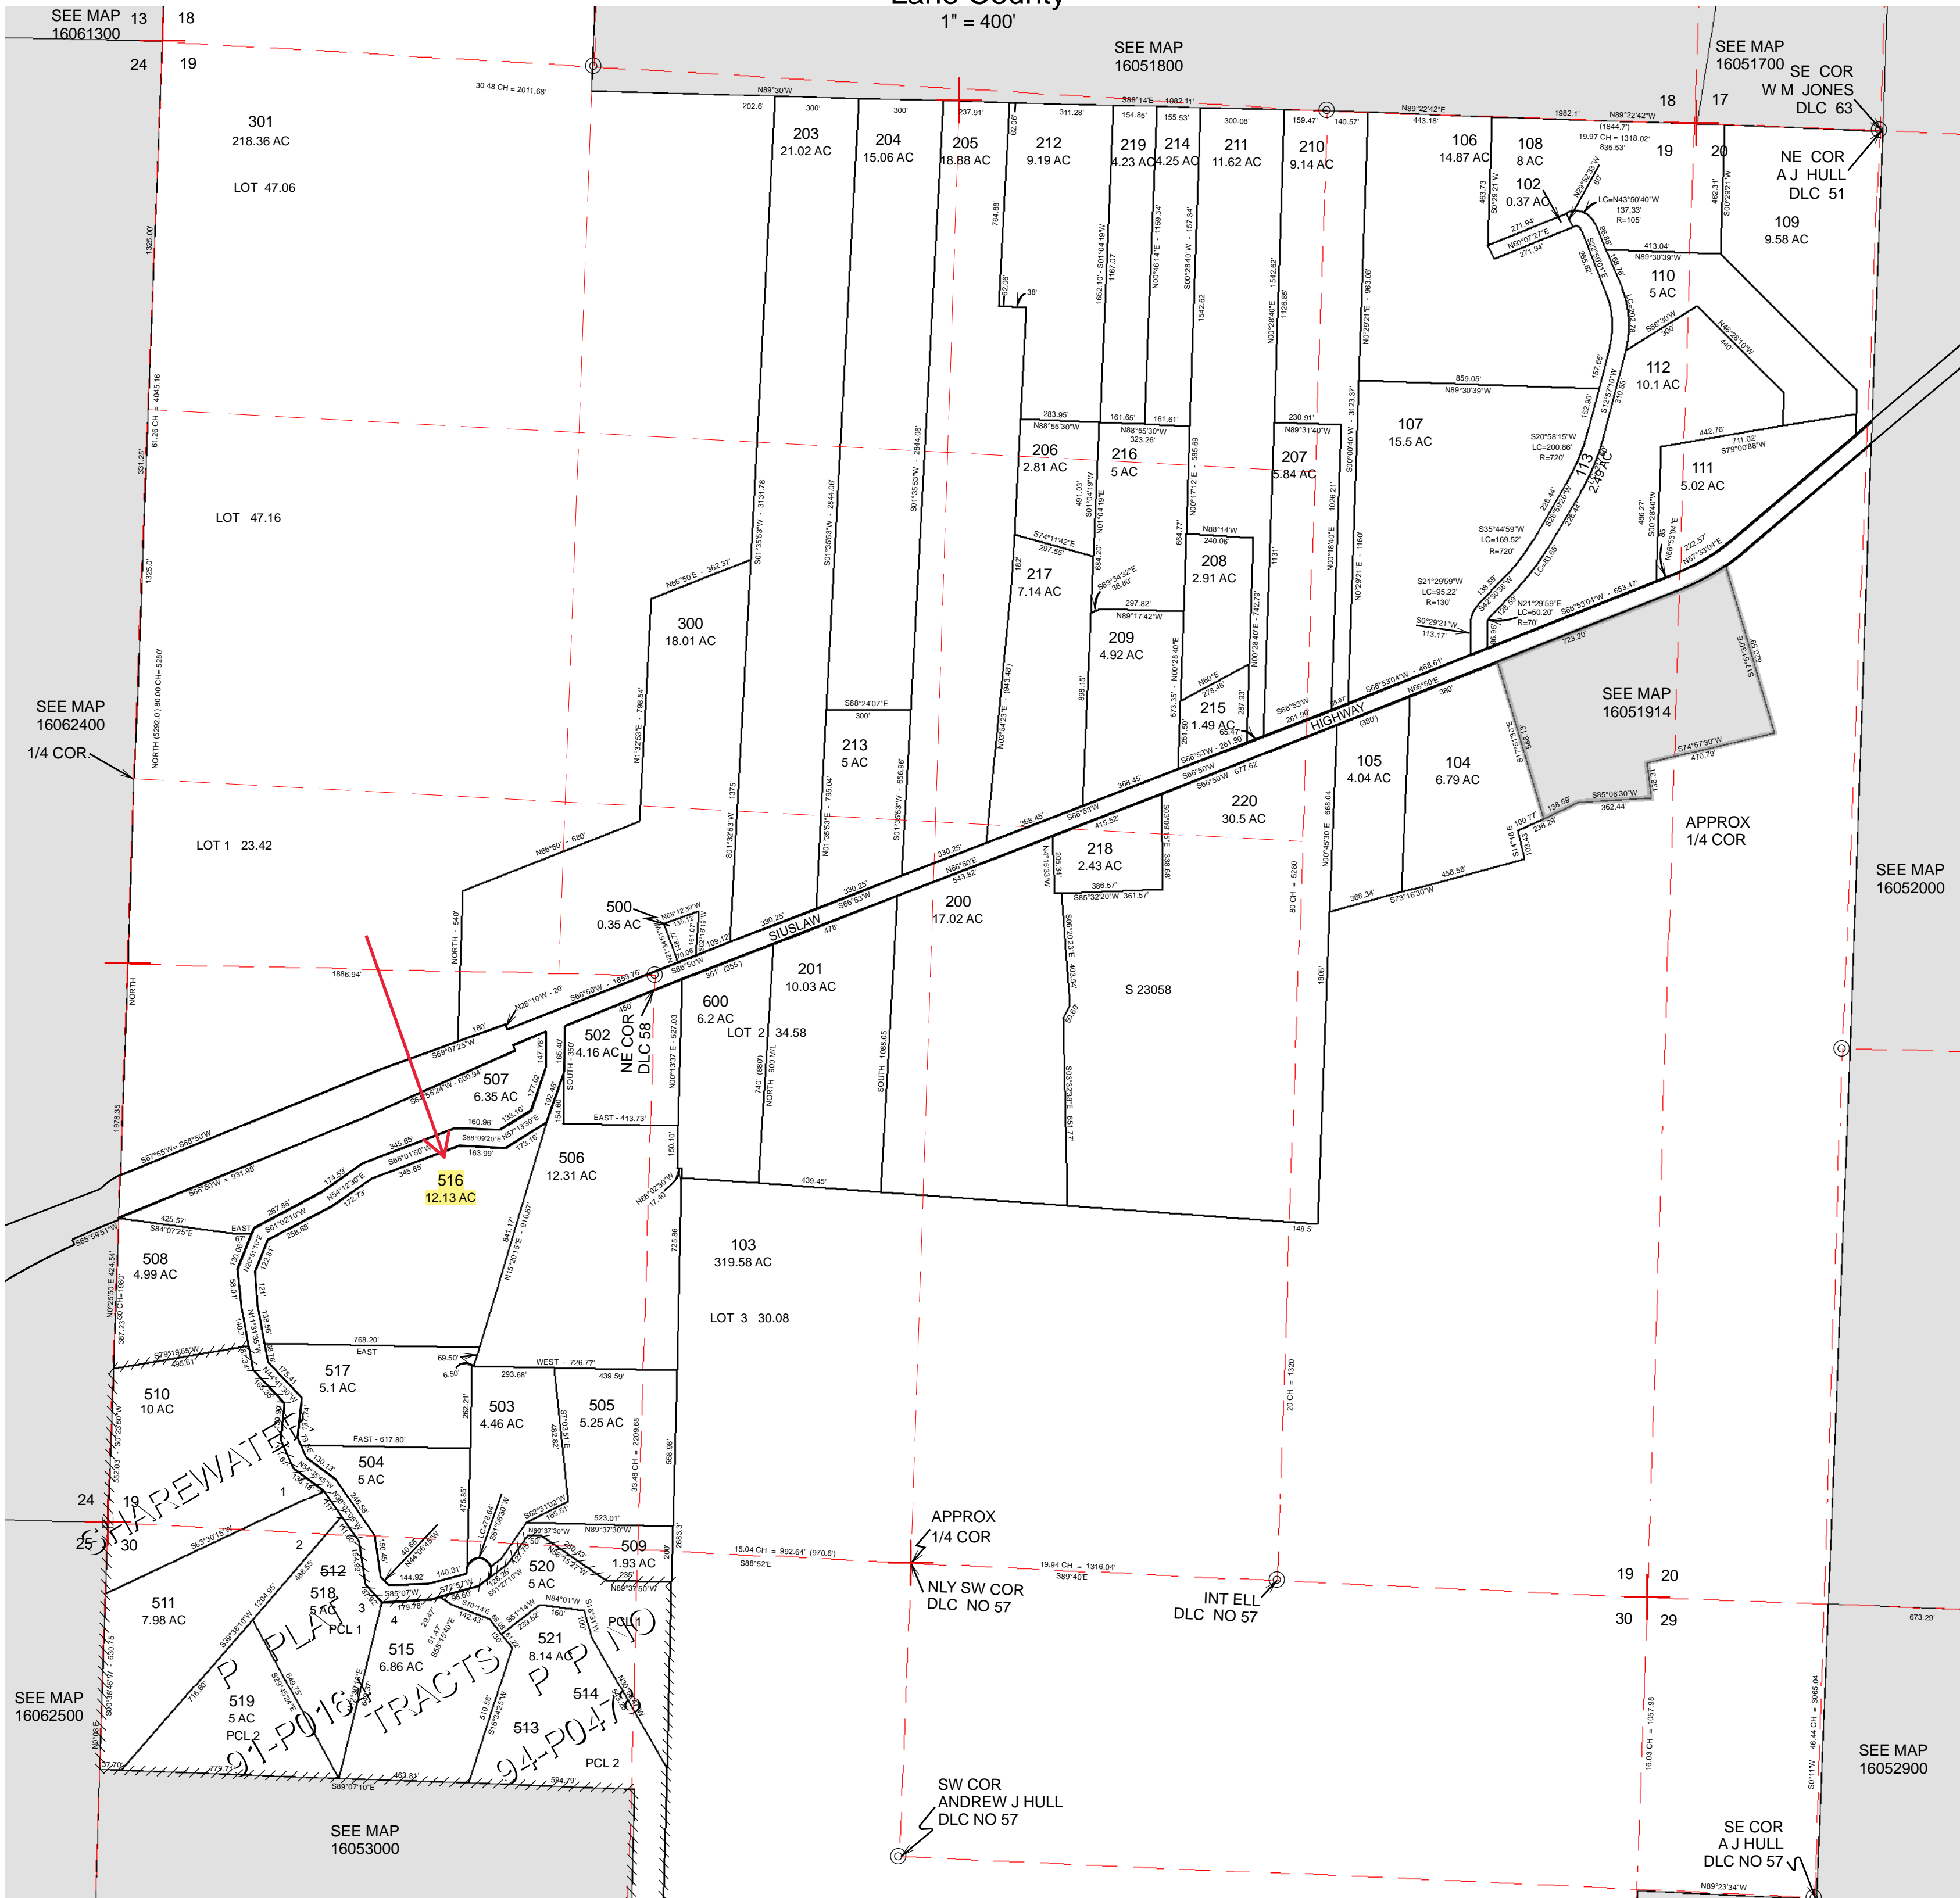

Sharewater Homesite

Lane County, OR - 12.15 Acres ±

 Boundary

Sharewater Homesite

Lane County, OR - 12.15 Acres ±

 Boundary

Sharewater Homesite

Lane County, OR - 12.15 Acres ±

 Boundary

Sharewater Homesite

Lane County, OR - 12.15 Acres ±

 Boundary

GIS DATA
4/27/2009 12:02:30 PM : lcatdwc

CANCELLED:
100
512
513
514