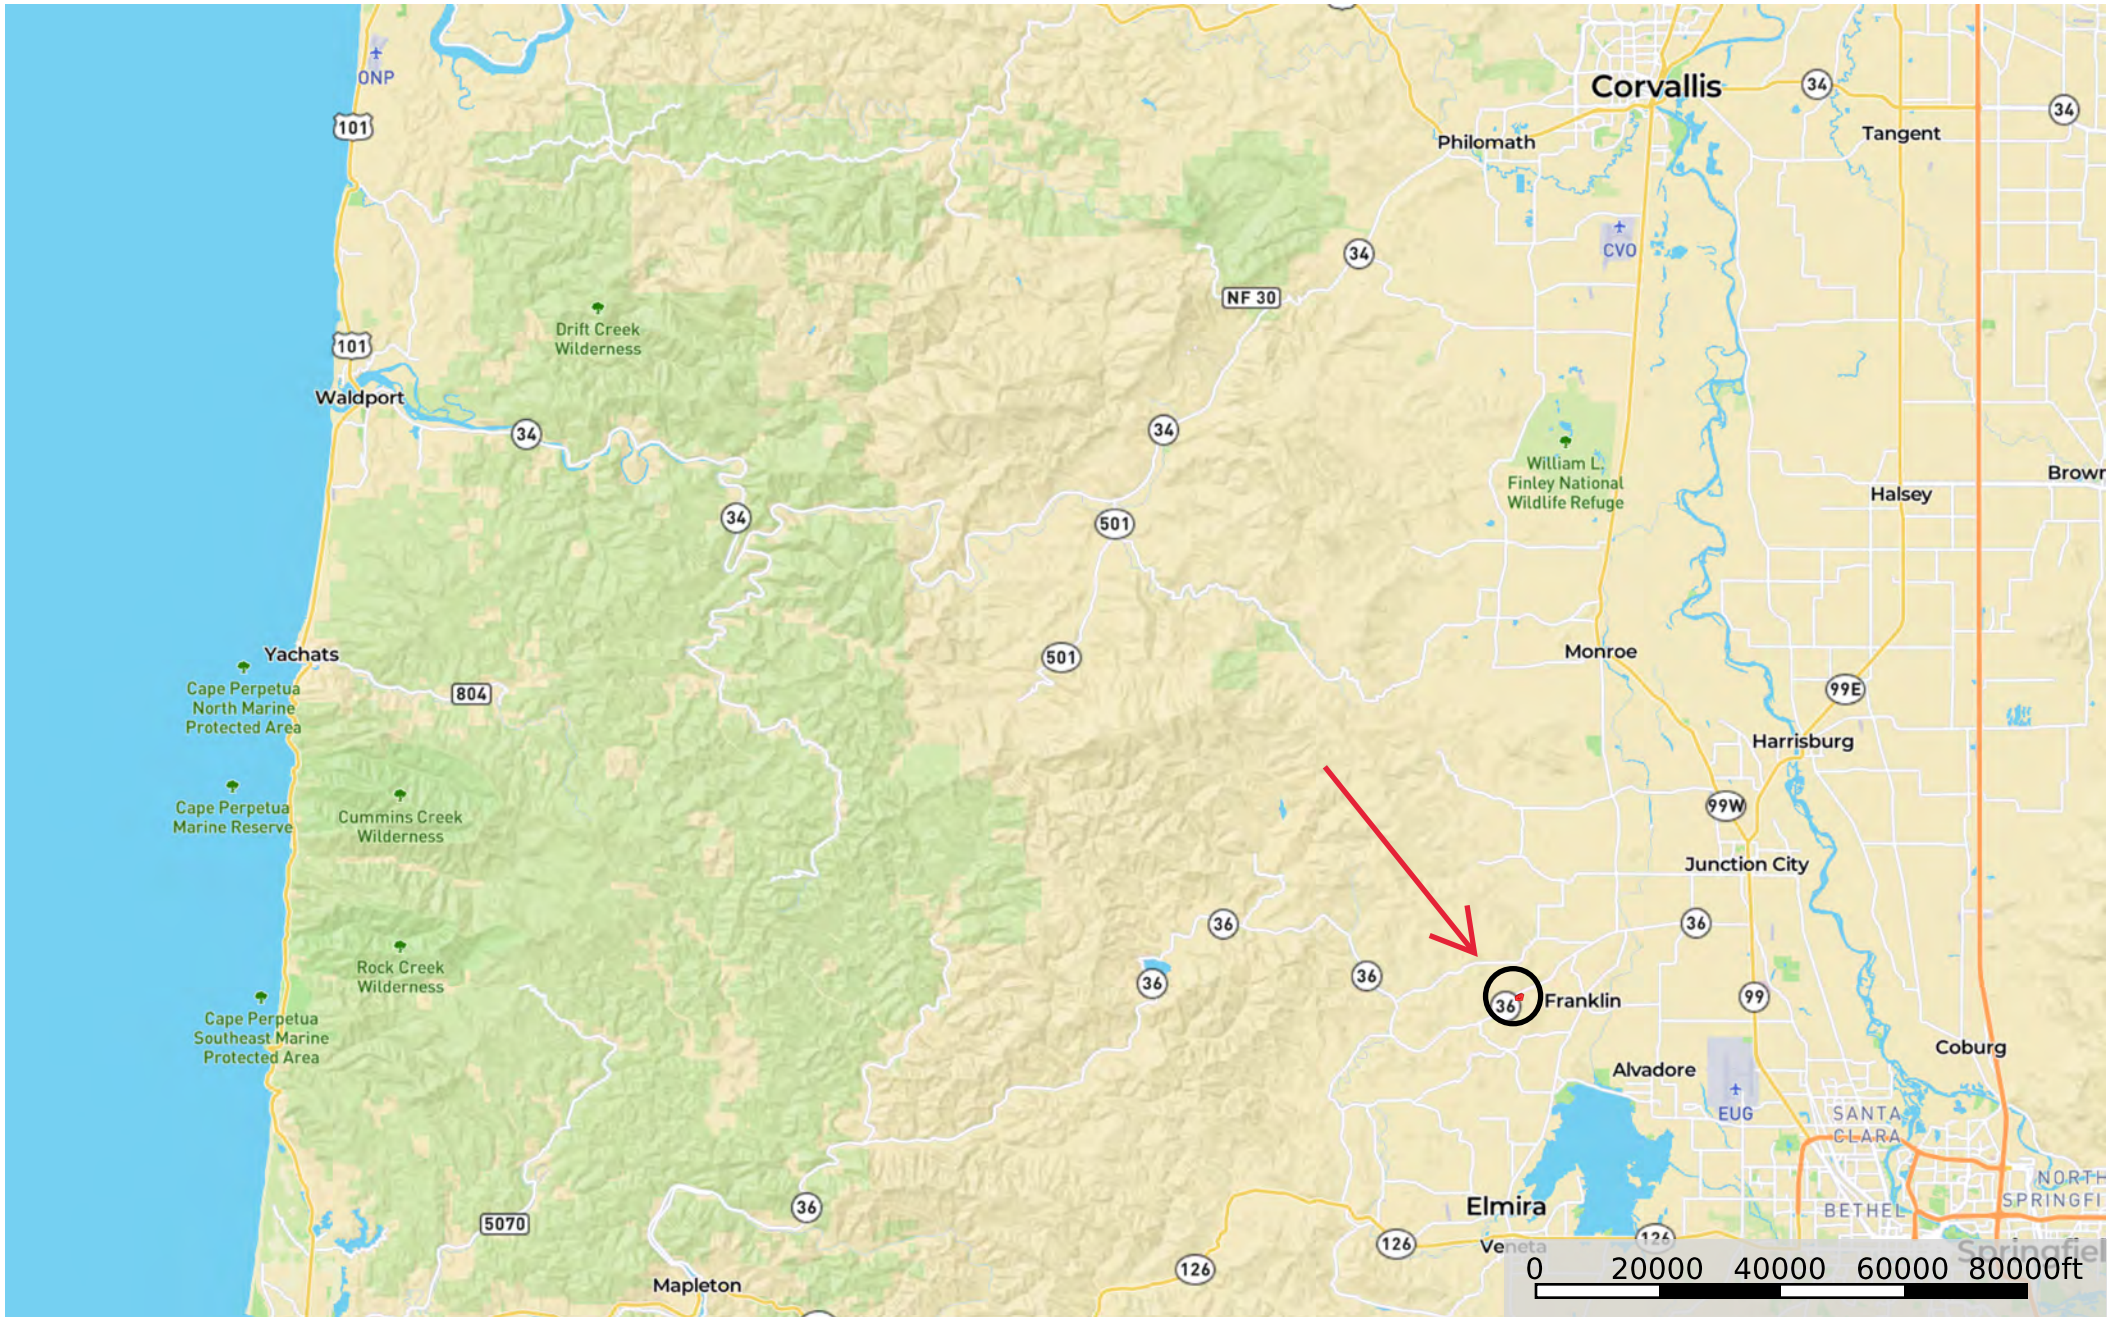

Sharewater Homesite

Lane County, OR - 12.15 Acres ±

 Boundary

Sharewater Homesite

Lane County, OR - 12.15 Acres ±

 Boundary

Sharewater Homesite

Lane County, OR - 12.15 Acres ±

 Boundary

Sharewater Homesite

Lane County, OR - 12.15 Acres ±

 Boundary

GIS DATA
4/27/2009 12:02:30 PM : lcatdwc

CANCELLED:
100
512
513
514