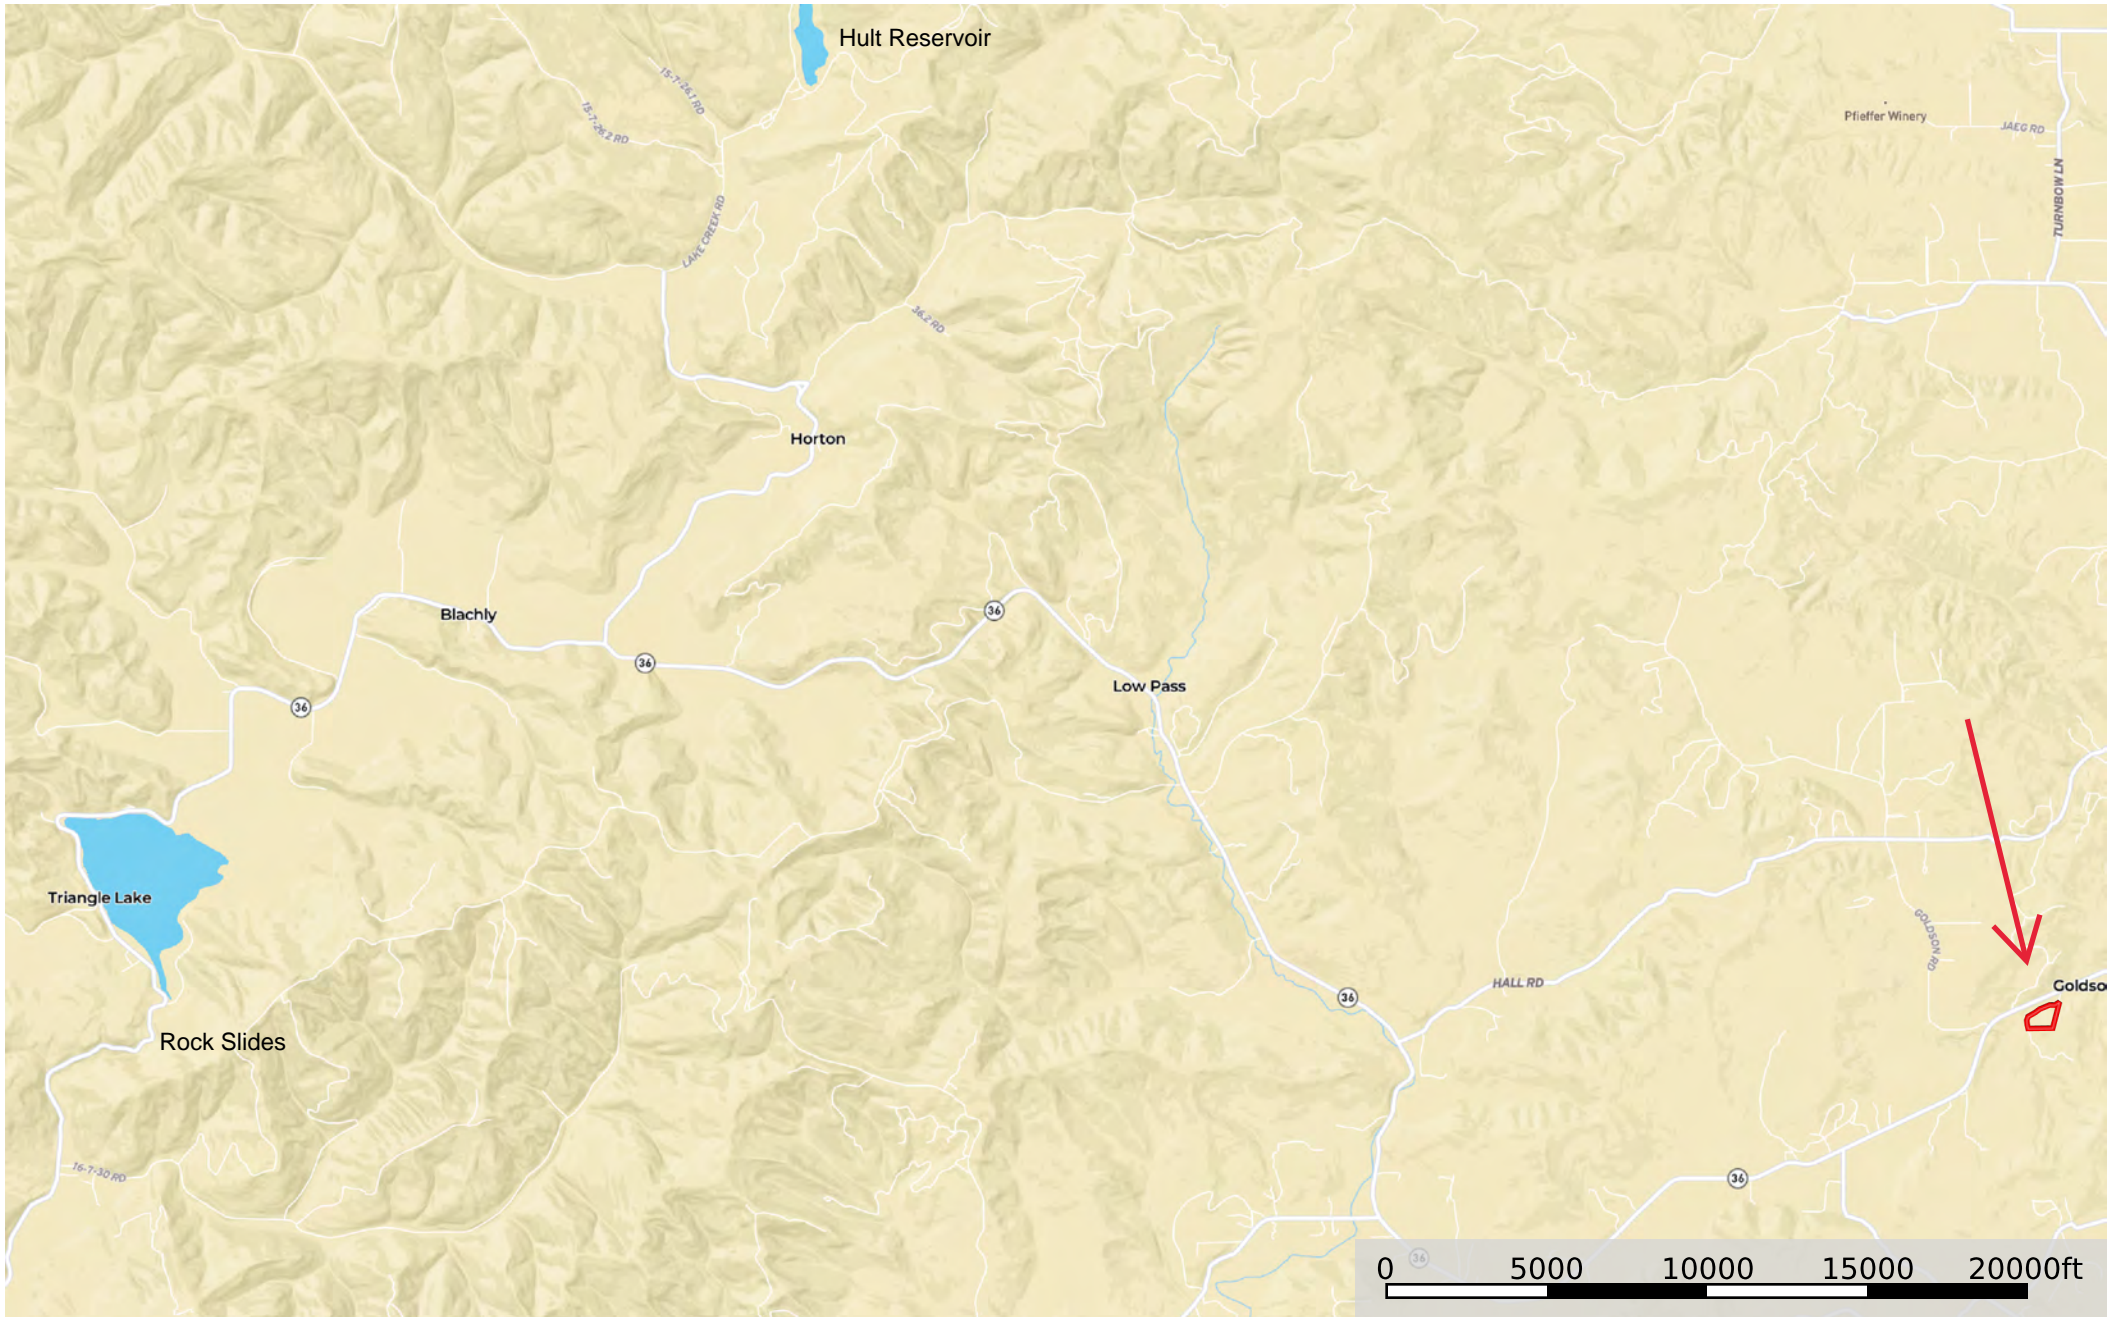

Sharewater Homesite

Lane County, OR - 12.15 Acres ±

 Boundary

Sharewater Homesite

Lane County, OR - 12.15 Acres ±

 Boundary

Sharewater Homesite

Lane County, OR - 12.15 Acres ±

 Boundary

Sharewater Homesite

Lane County, OR - 12.15 Acres ±

 Boundary

GIS DATA
4/27/2009 12:02:30 PM : lcatdwc

CANCELLED:
100
512
513
514