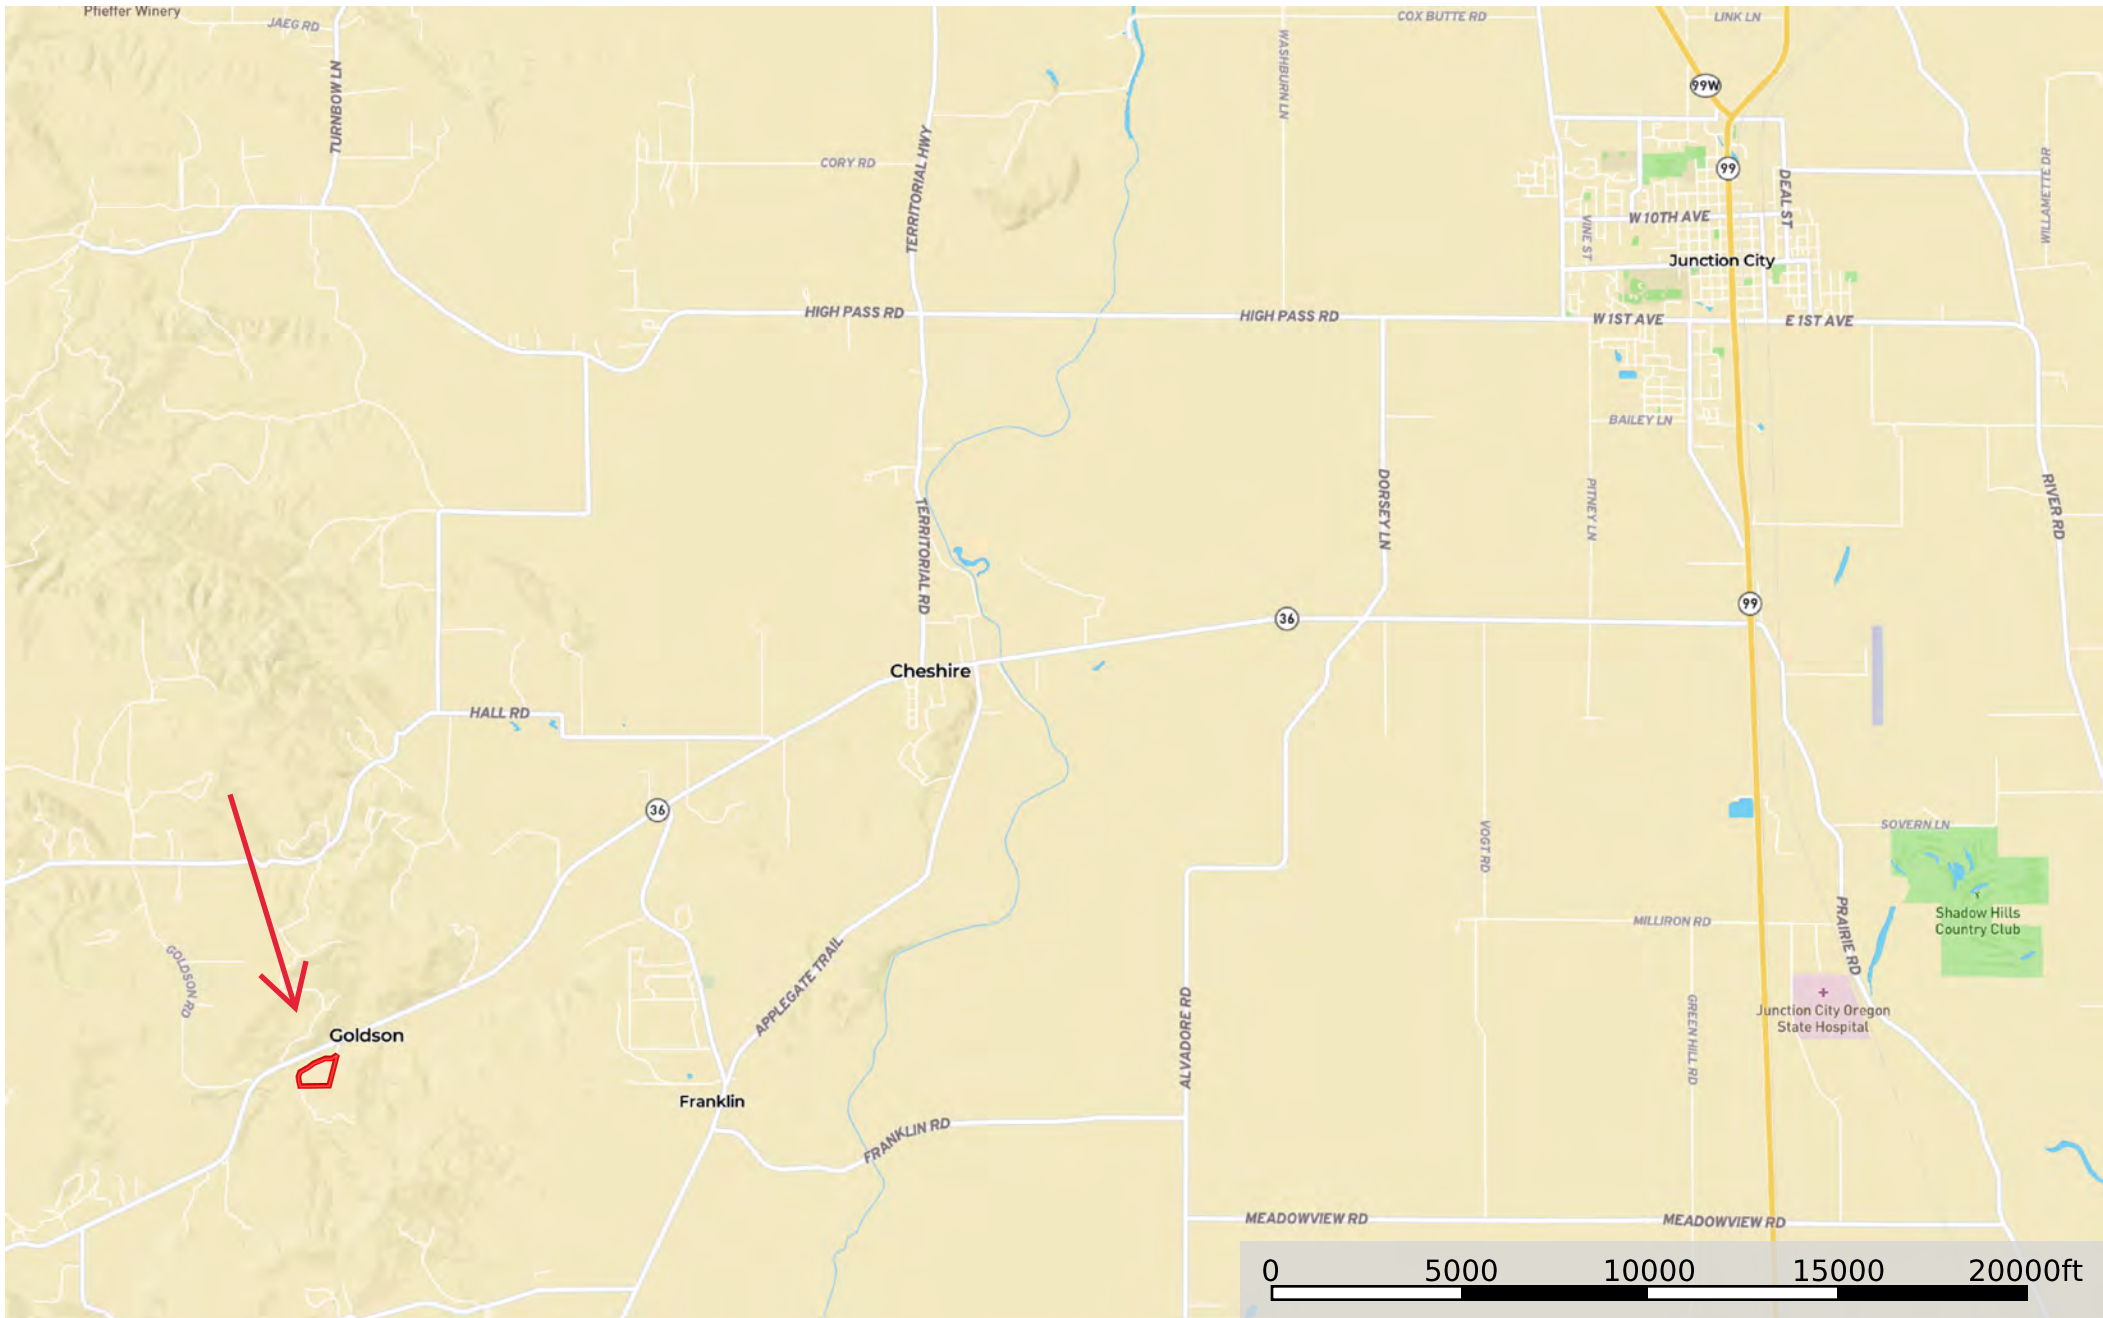

Sharewater Homesite

Lane County, OR - 12.15 Acres ±

 Boundary

Sharewater Homesite

Lane County, OR - 12.15 Acres ±

 Boundary

Sharewater Homesite

Lane County, OR - 12.15 Acres ±

 Boundary

Sharewater Homesite

Lane County, OR - 12.15 Acres ±

 Boundary

GIS DATA
4/27/2009 12:02:30 PM : lcatdwc

CANCELLED:
100
512
513
514